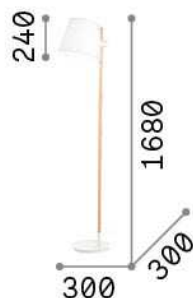

General info

Indoor - Floor lamps

Indoor floor lamp with in-built switch and direct/indirect light emission

Ean	8021696282084
Item	AXEL PT1 NERO
Installation	Floor
Guarantee	5 years
Gross weight	5.2 kg
Volume	-

Technical info

Net weight	5.2 kg
Insulation class	II
Protection index	IP20
Compliance	CE
Operating temperature	0° ~ +40 °C
Dimmer	NO
Power output	220-240 V AC Integrated switch button
Power supply	Not required

Source info

Integrated source	Light bulb (not included)
Replaceable source	Replaceable
Power	E27 max 1 x 60 W
Emission	Direct + Indirect
Max consumption	-
Bulb included	Light bulb (not included) -